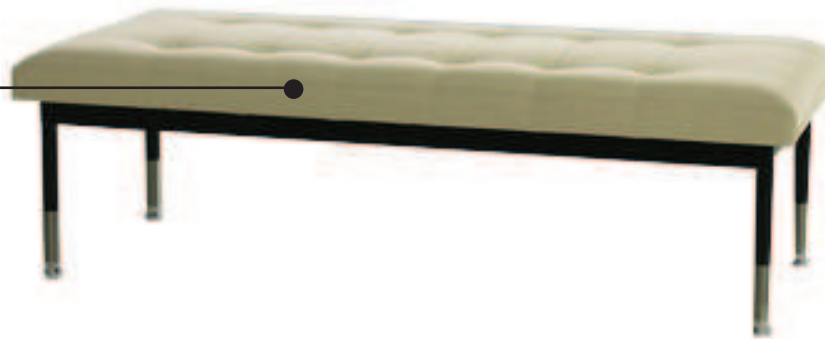

UP-13

Manufacturer: Maharam
Pattern: Lariat 440401
Color: Reptile 038
Cleaning Code: W/B -Clean with
Water-Based Cleanser
or Diluted Bleach

Abrasion: 140,000 Double Rubs

UP-13

BE-1

Item:	Museum Bench
Manufacturer:	Geiger Furniture
Model #:	SBMU-12359
Size:	48"W x 24"D x 17"H
Finishes:	Fabric: Maharam Lariat (Grade E) Base: Black Metal with Satin Chrome
Quantity:	3 Total
Locations:	1st Floor: Reception 100