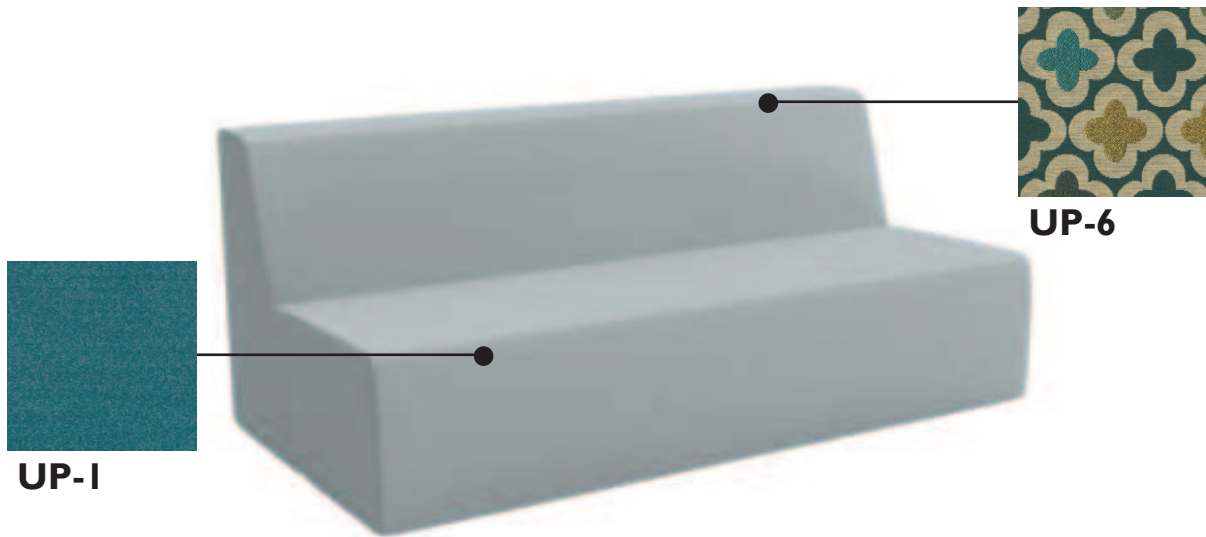

CH-2

Item:	Big Lounge
Manufacturer:	Turnstone
Model #:	Mitt 5720L
Size:	66"W x 32"D x 29"H
Finishes:	Seat Fabric: Designtex Delanie (Grade 6) Back: Designtex Bunta w/Durablock (Grade COM)
Quantity:	6 Total
Locations:	Basement: Practice Room 001 2nd Floor: Lounge 202 3rd Floor: Lounge 302 4th Floor: Lounge 402